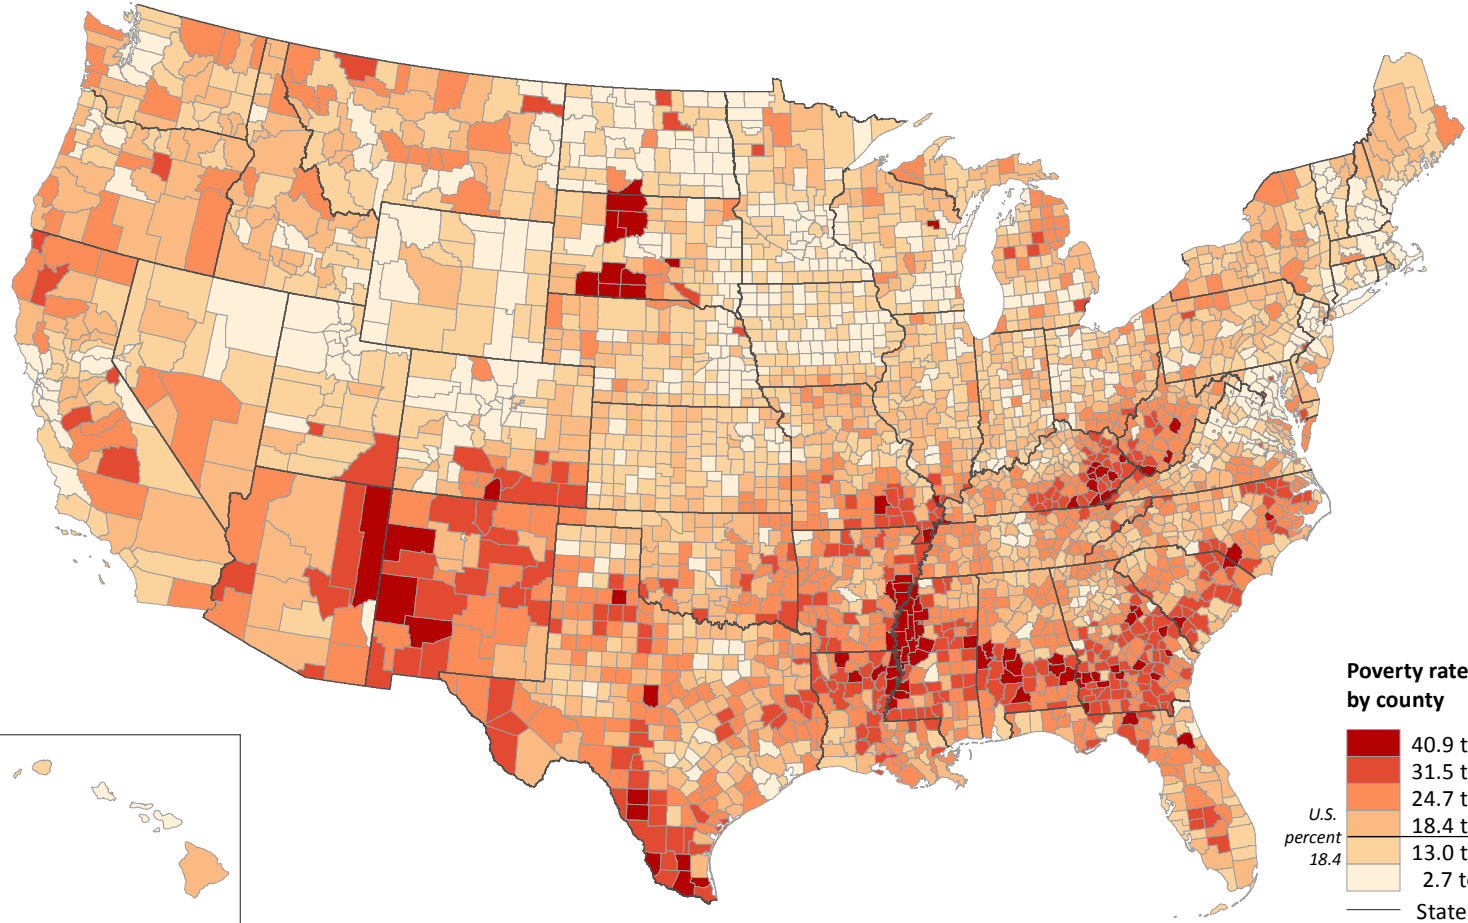

Poverty Rates of the Population Under 18 by County: 2017

Note: The data provided are indirect estimates produced by statistical model-based methods using sample survey, decennial census, and administrative data sources. The estimates contain error stemming from model error, sampling error, and nonsampling error.

Source: U.S. Census Bureau, Small Area Income and Poverty Estimates (SAIPE) Program, Dec. 2018