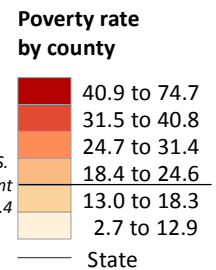

Poverty Rates of the Population Under 18 by County: 2017

Note: The data provided are indirect estimates produced by statistical model-based methods using sample survey, decennial census, and administrative data sources. The estimates contain error stemming from model error, sampling error, and nonsampling error.

Source: U.S. Census Bureau, Small Area Income and Poverty Estimates (SAIPE) Program, Dec. 2018