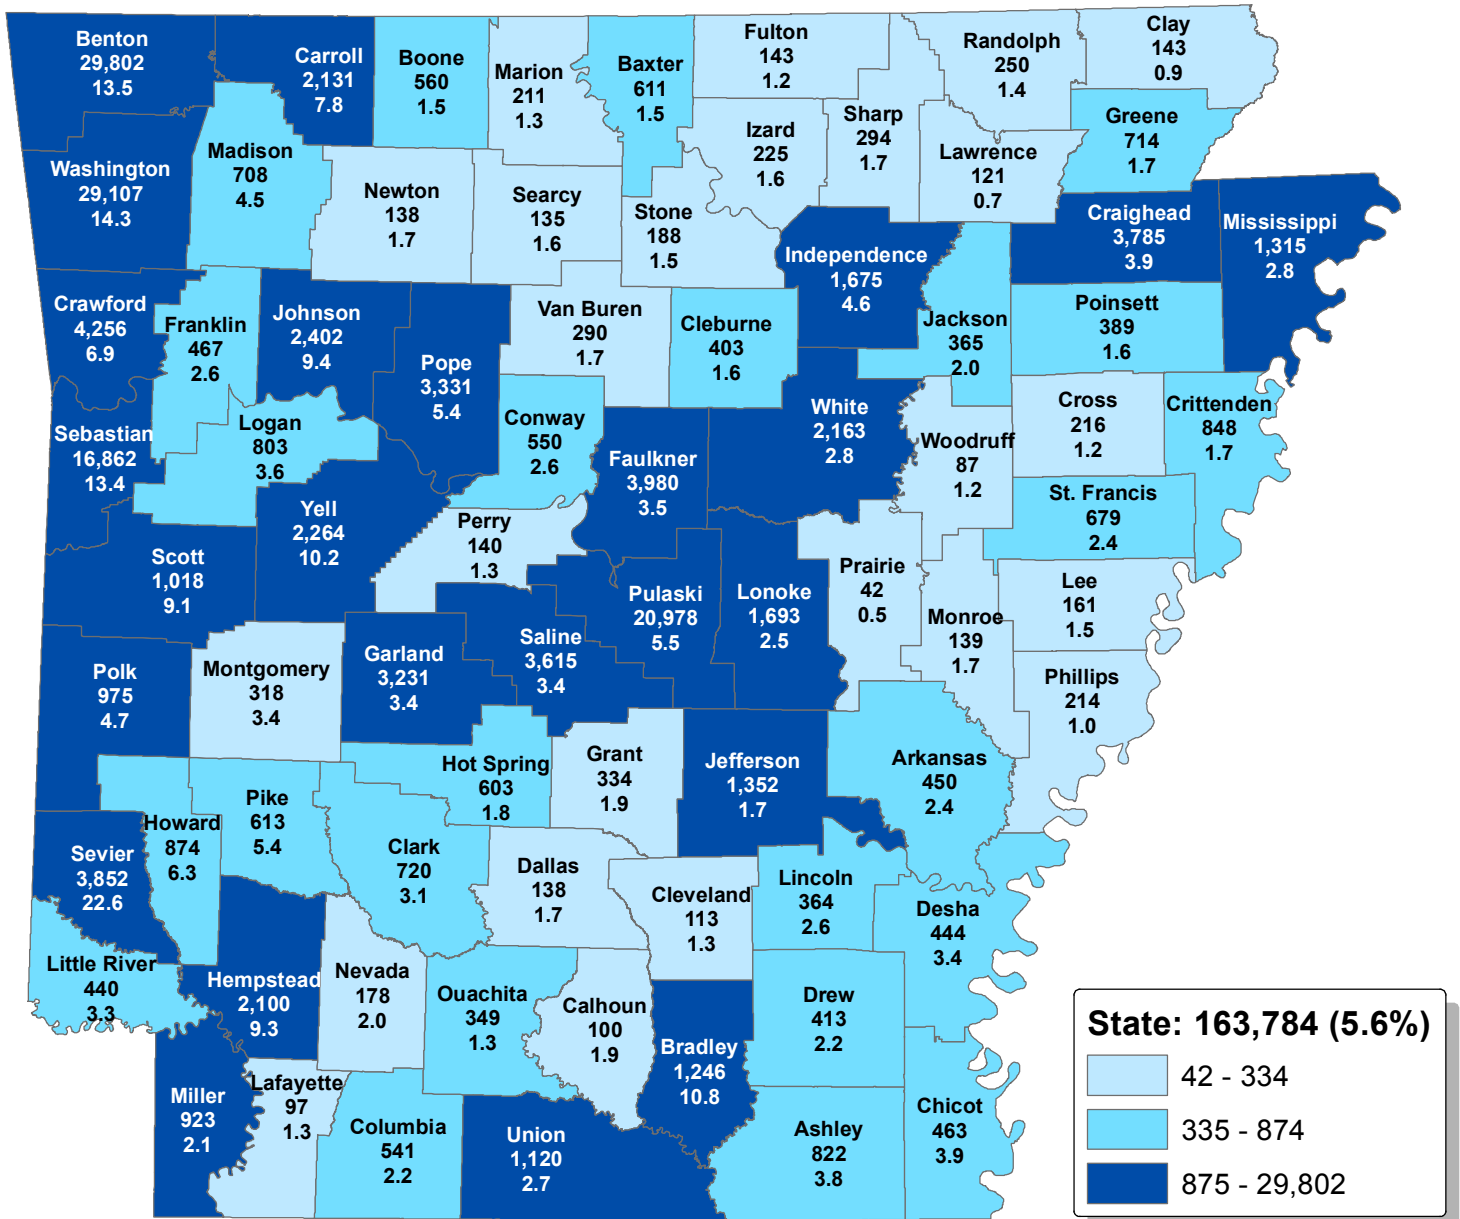

Other Race Population*, Number and Percent of County Total Population; Arkansas by County: 2010

(*one race only)

Source: Source: U.S. Census Bureau, 2010 Census.
2010 Census Redistricting Data (Public Law 94-171)