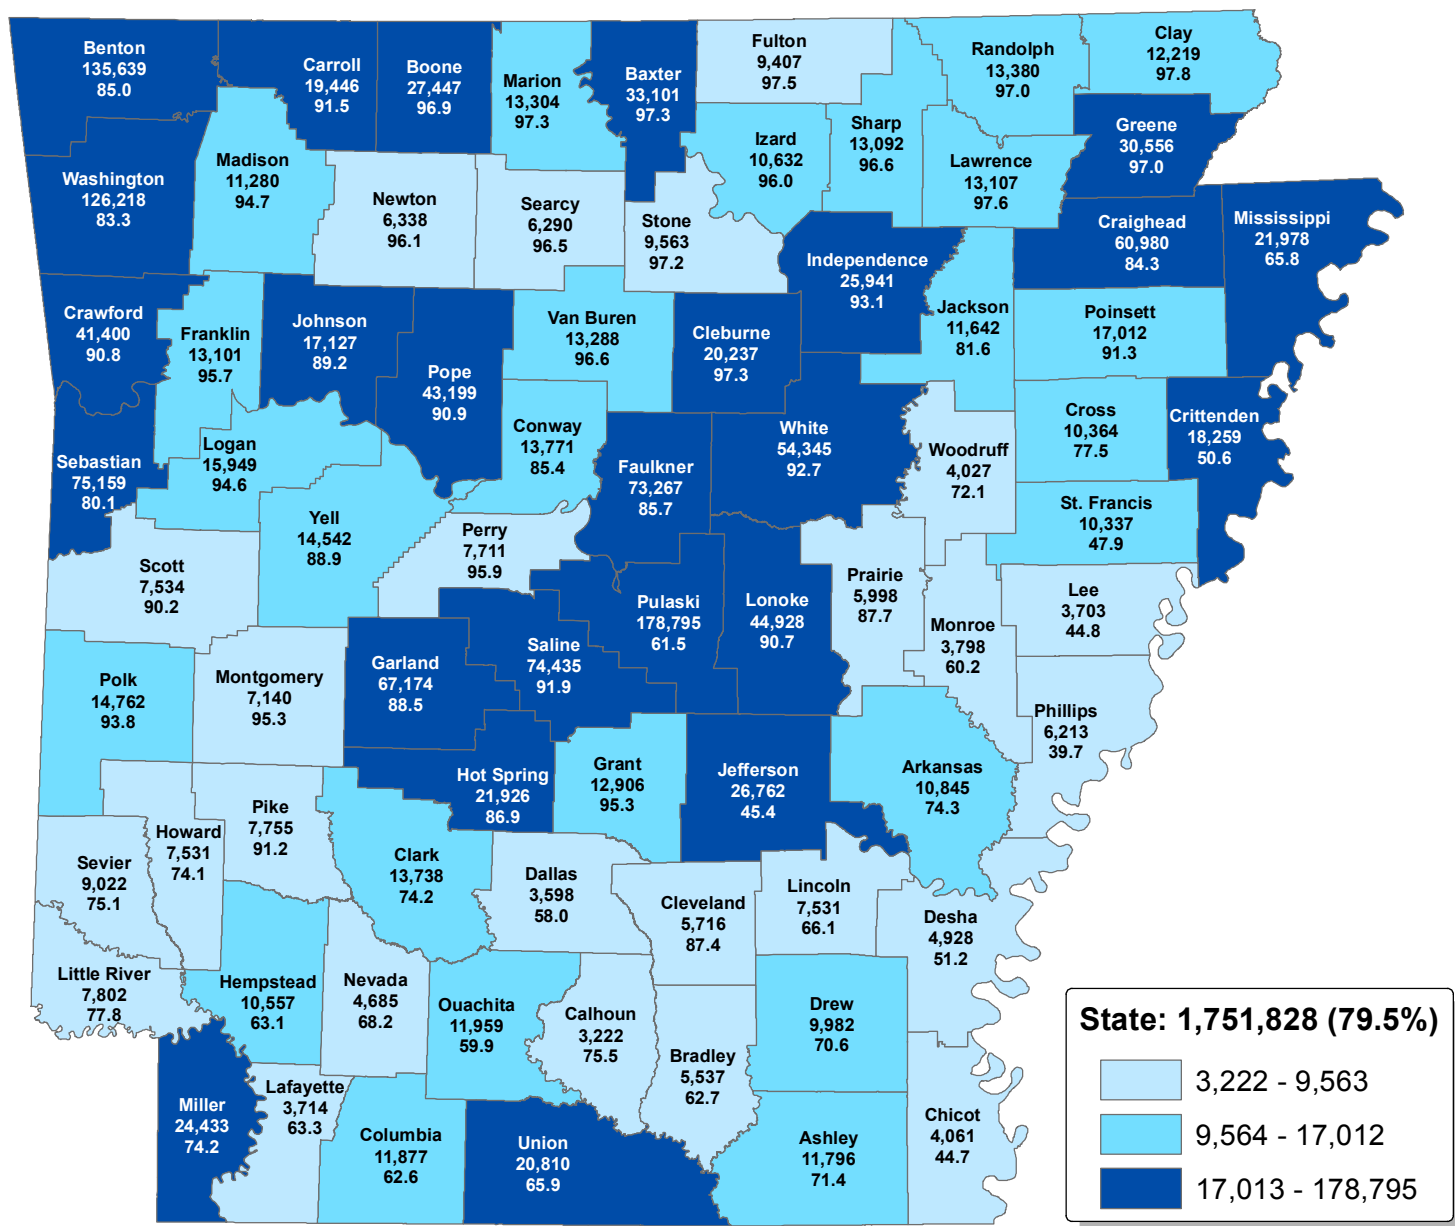

White Population*, 18 Years and Over, Number and Percent of County Population 18 Years and Over; Arkansas by County: 2010

(*one race only)

Source: U.S. Census Bureau, 2010 Census. 2010 Census Redistricting Data (Public Law 94-171)