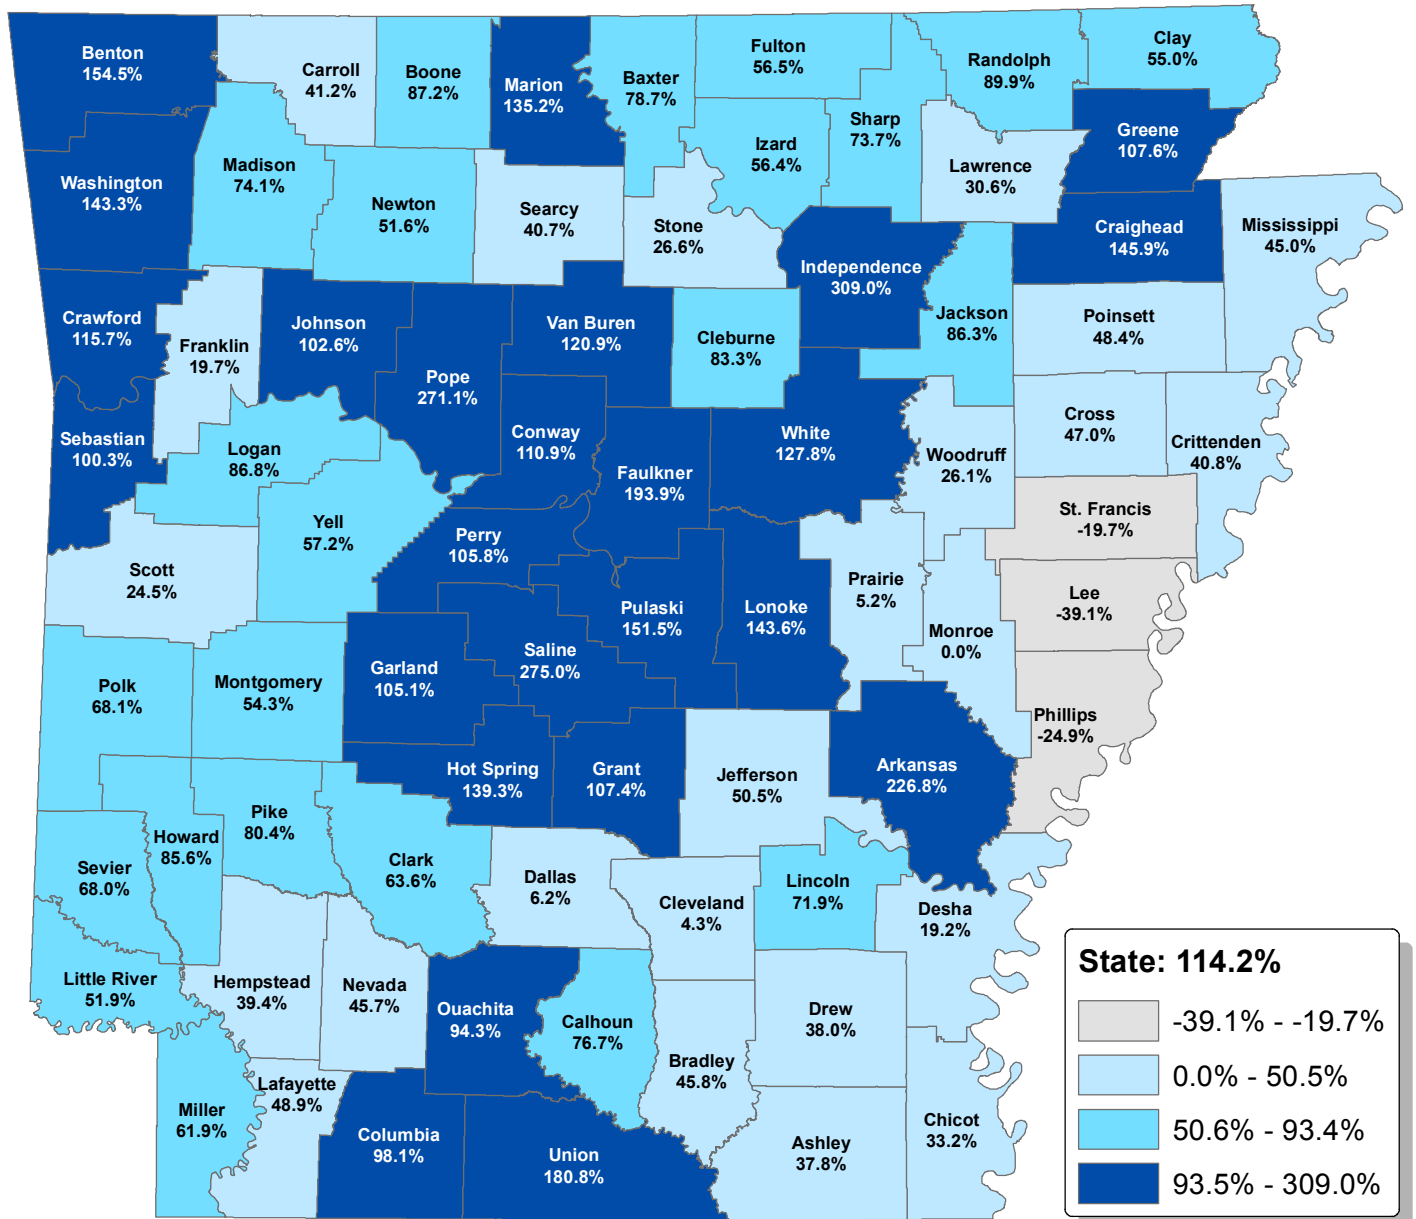

Percent Change in Hispanic Population; Arkansas by County: 2000 - 2010

Source: U.S. Census Bureau, 2010 Census. 2010 Census Redistricting Data (Public Law 94-171)