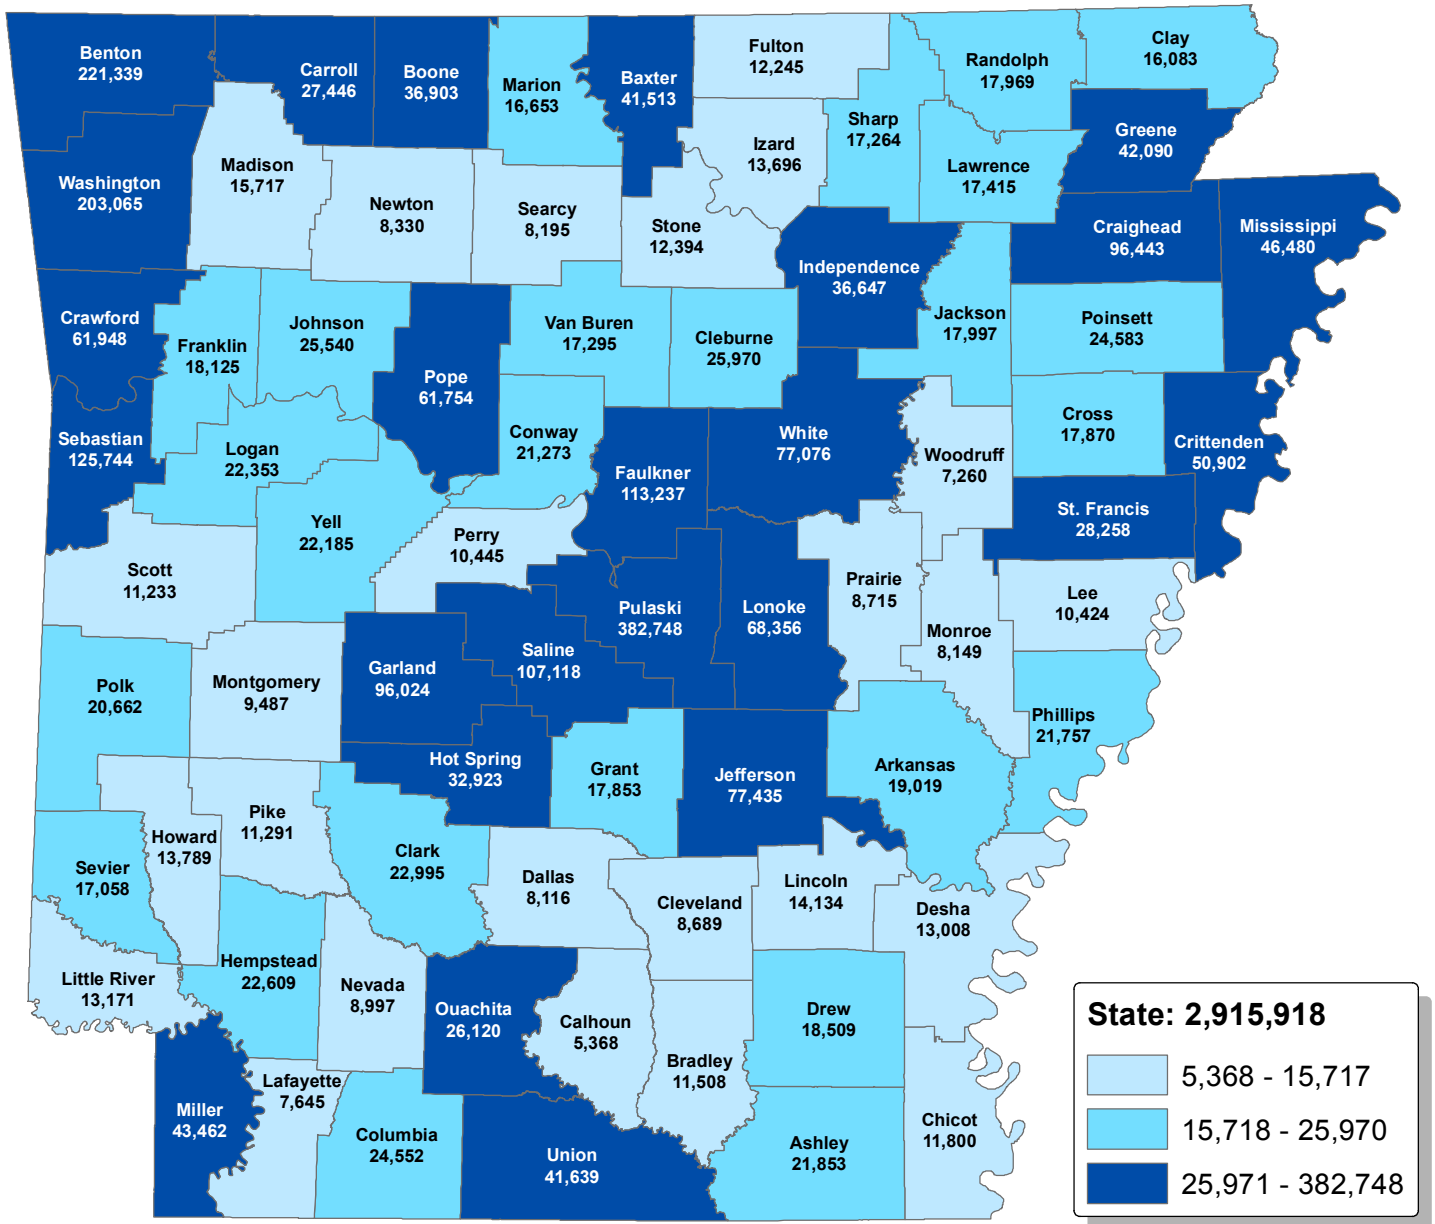

Total Population; Arkansas by County: 2010

Source: U.S. Census Bureau, 2010 Census. 2010 Census Redistricting Data (Public Law 94-171)

University of Arkansas at Little Rock
 GIS Applications Laboratory
 Institute for Economic Advancement
<http://argis.uarl.edu>
 (501) 569-8530