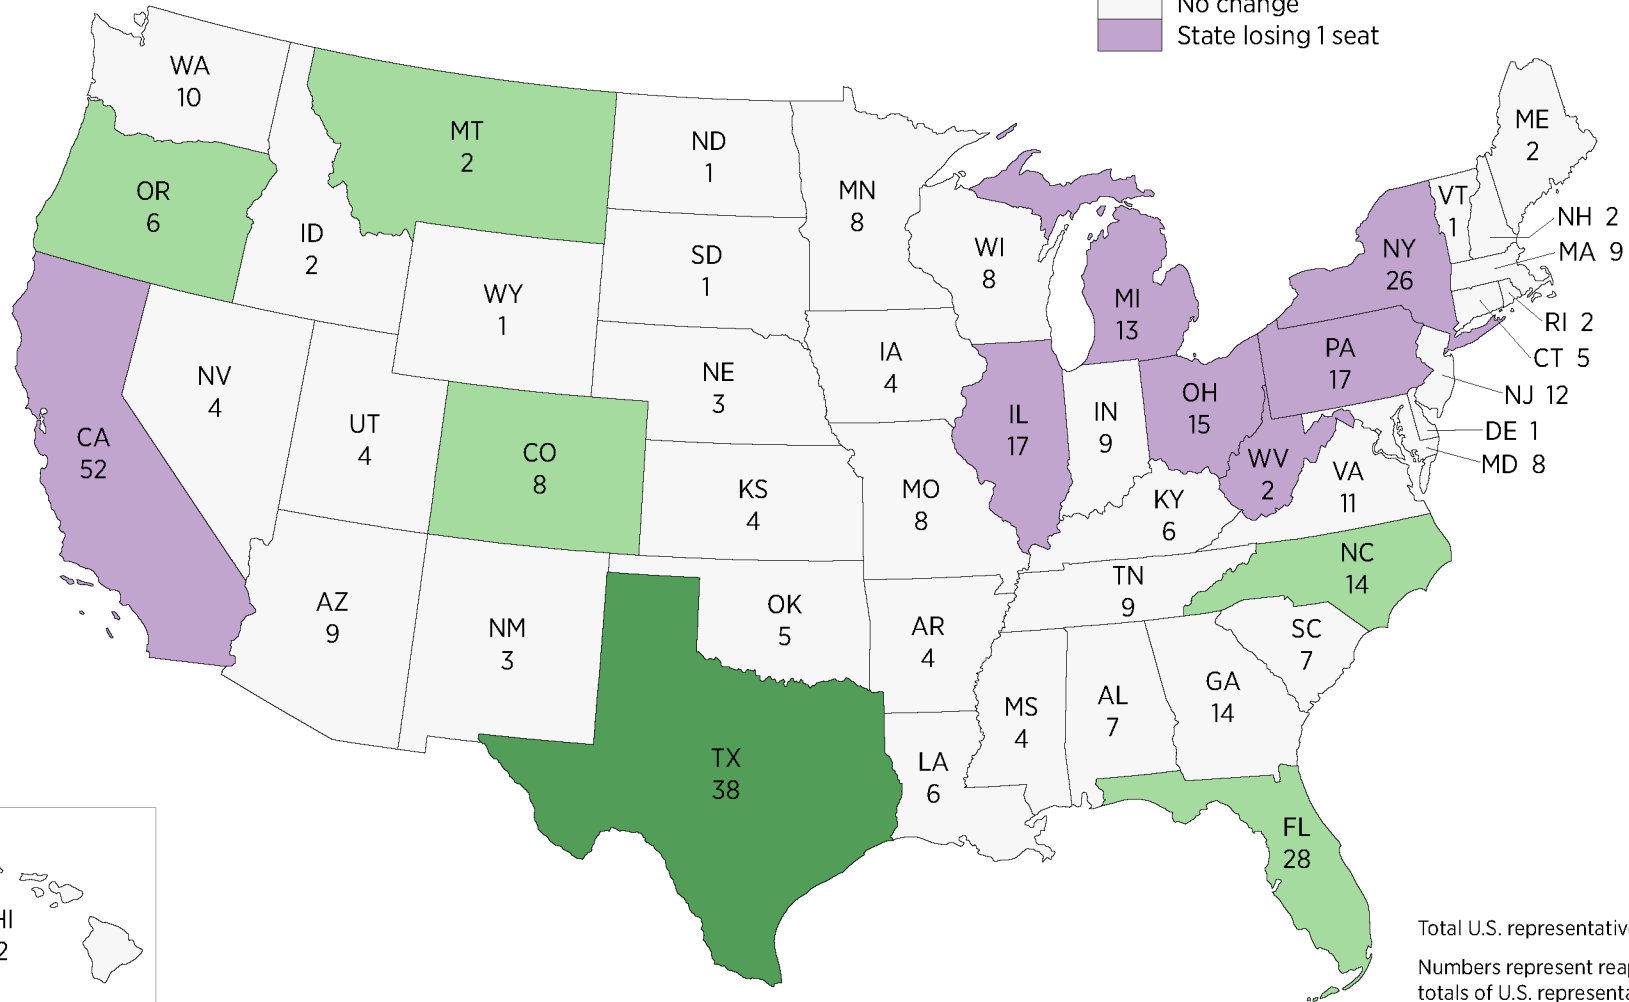

Apportionment of the U.S. House of Representatives Based on the 2020 Census

Change from 2010 to 2020

Total U.S. representatives: 435
Numbers represent reapportioned totals of U.S. representatives.