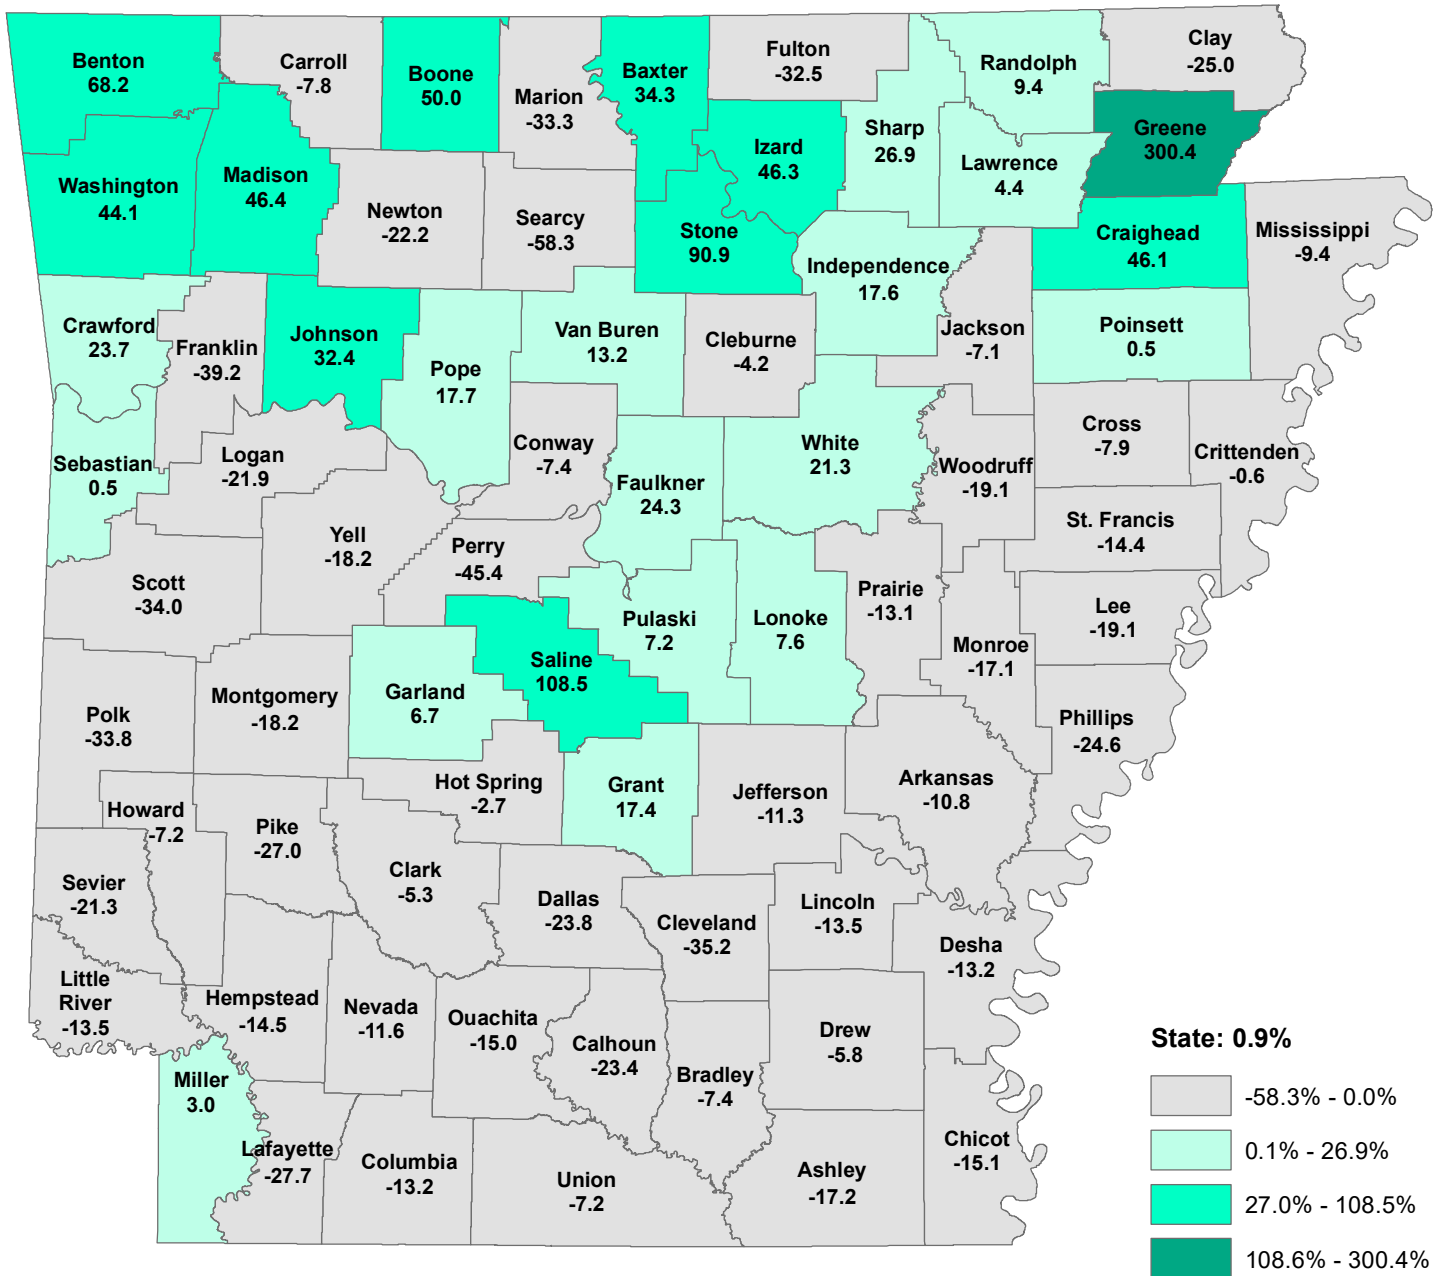

Percent Change in Black Alone Population; Arkansas by County: 2010 - 2020

Source: U.S. Census Bureau, 2010 Census and 2020 Census State Redistricting Data (Public Law 94-171)