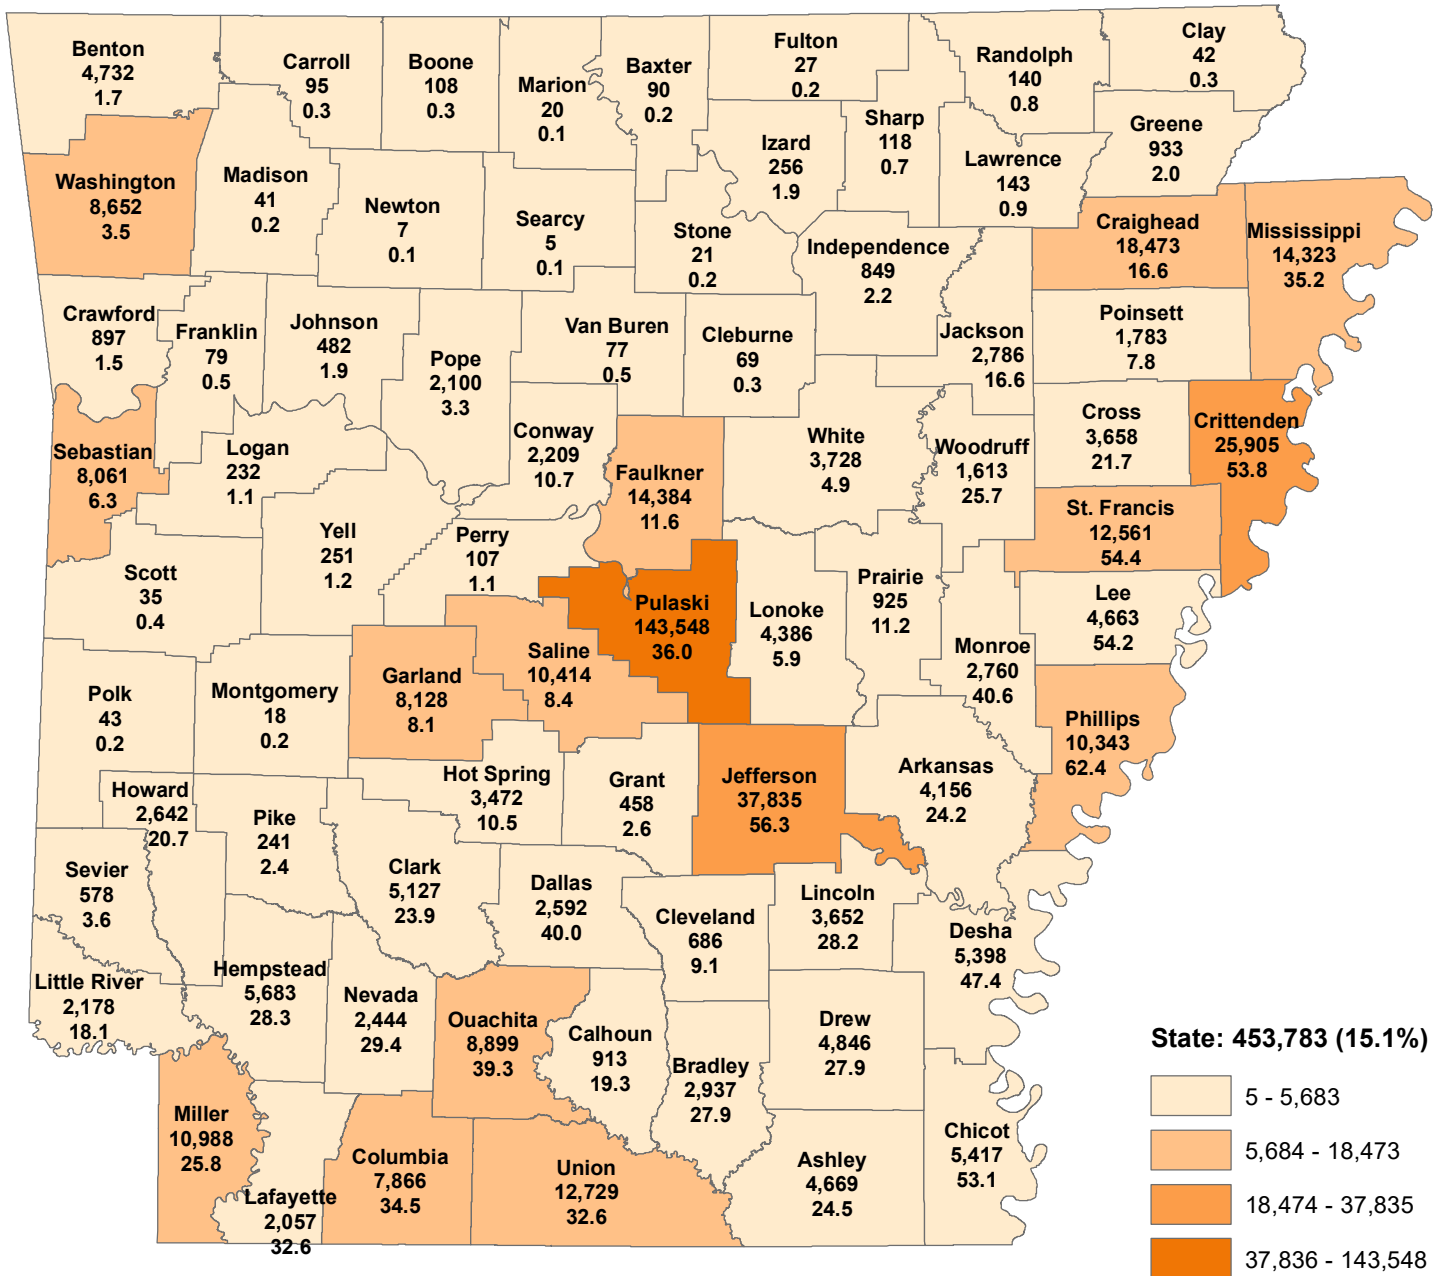

Black Alone Population, Number and Percent of County Total Population; Arkansas by County: 2020

Source: U.S. Census Bureau, 2020 Census State Redistricting Data (Public Law 94-171)