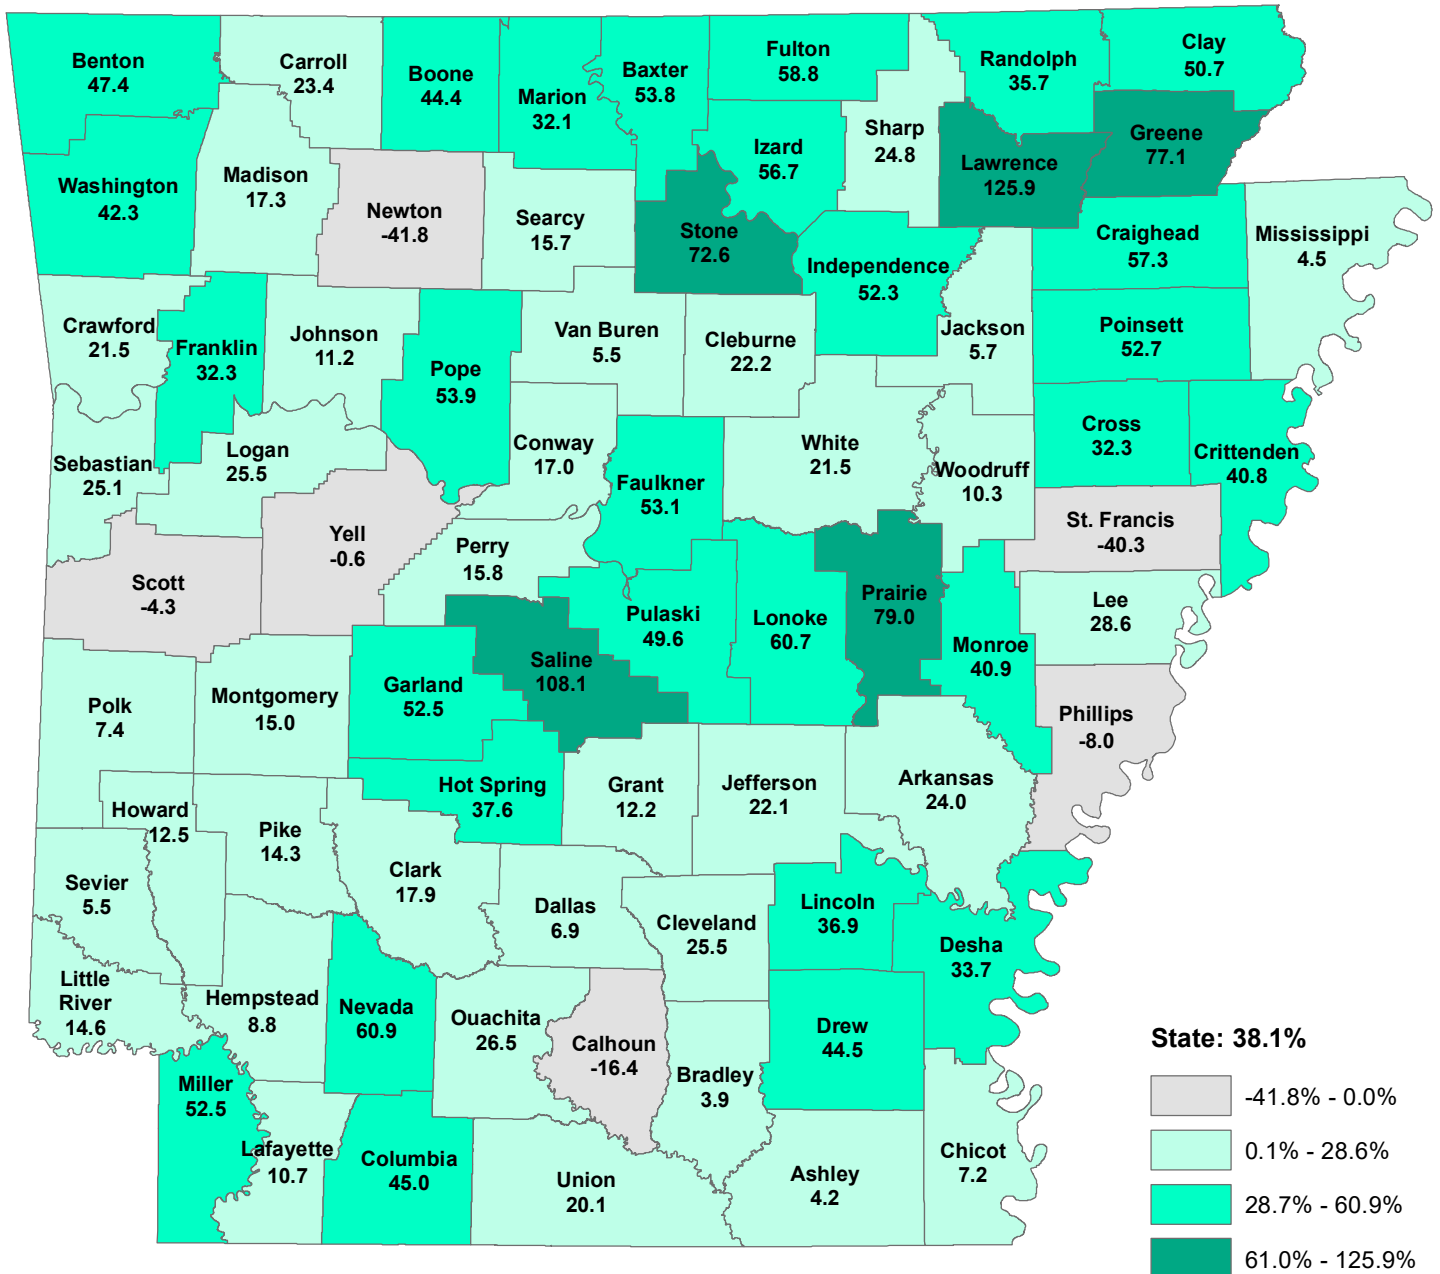

# Percent Change in Hispanic Population; Arkansas by County: 2010 - 2020

Source: U.S. Census Bureau, 2010 Census and 2020 Census State Redistricting Data (Public Law 94-171)