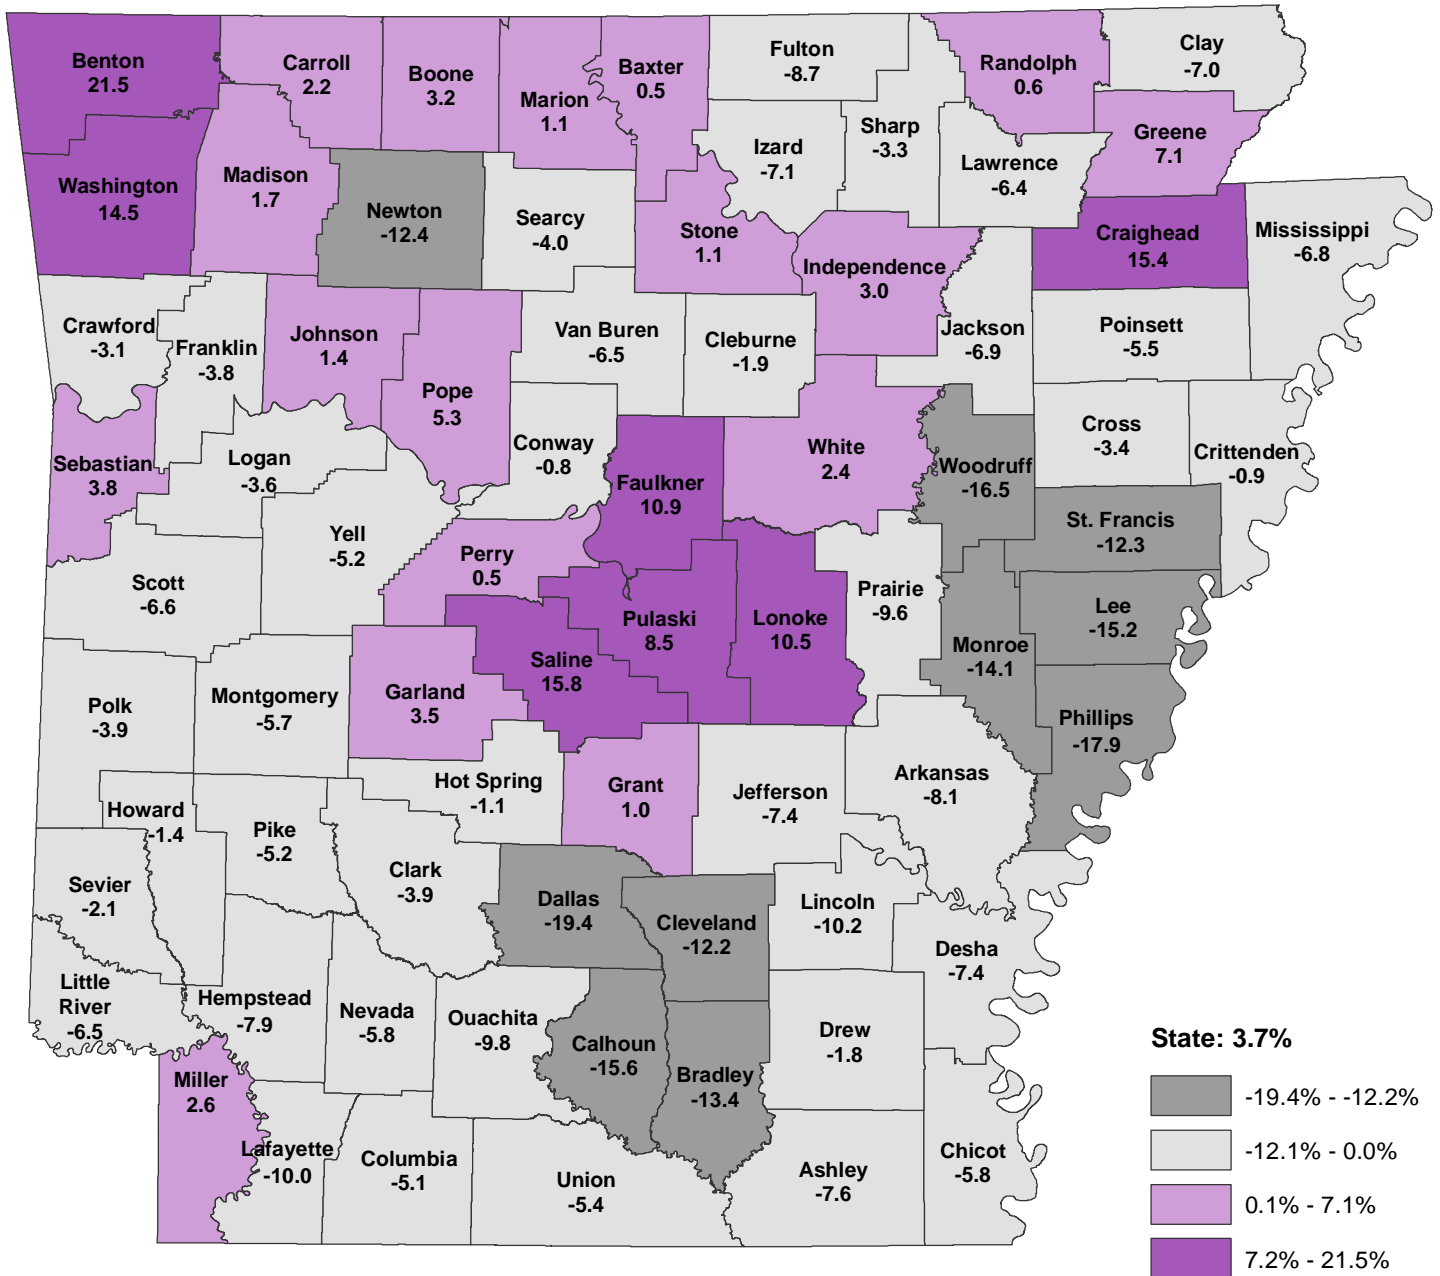

# Percent Change in Total Housing Units; Arkansas by County: 2010 - 2020

Source: U.S. Census Bureau, 2010 Census and 2020 Census State Redistricting Data (Public Law 94-171)