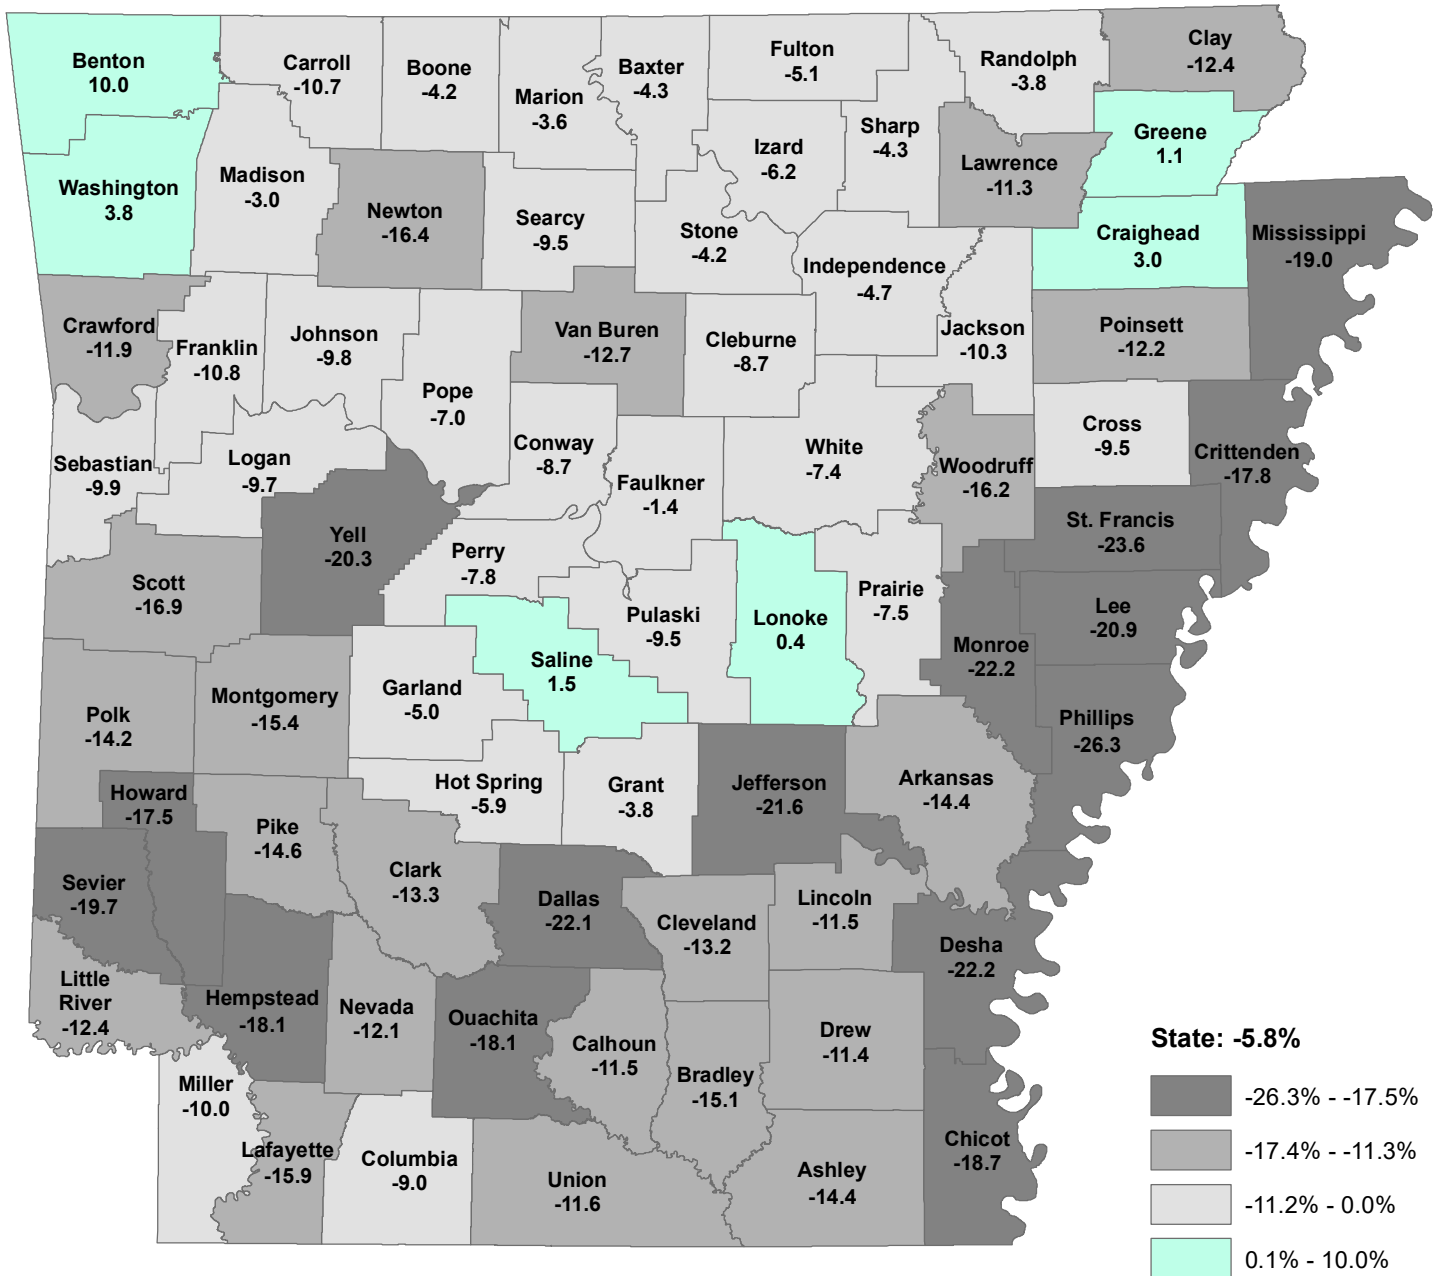

Percent Change in White Alone Population; Arkansas by County: 2010 - 2020

Source: U.S. Census Bureau, 2010 Census and 2020 Census State Redistricting Data (Public Law 94-171)