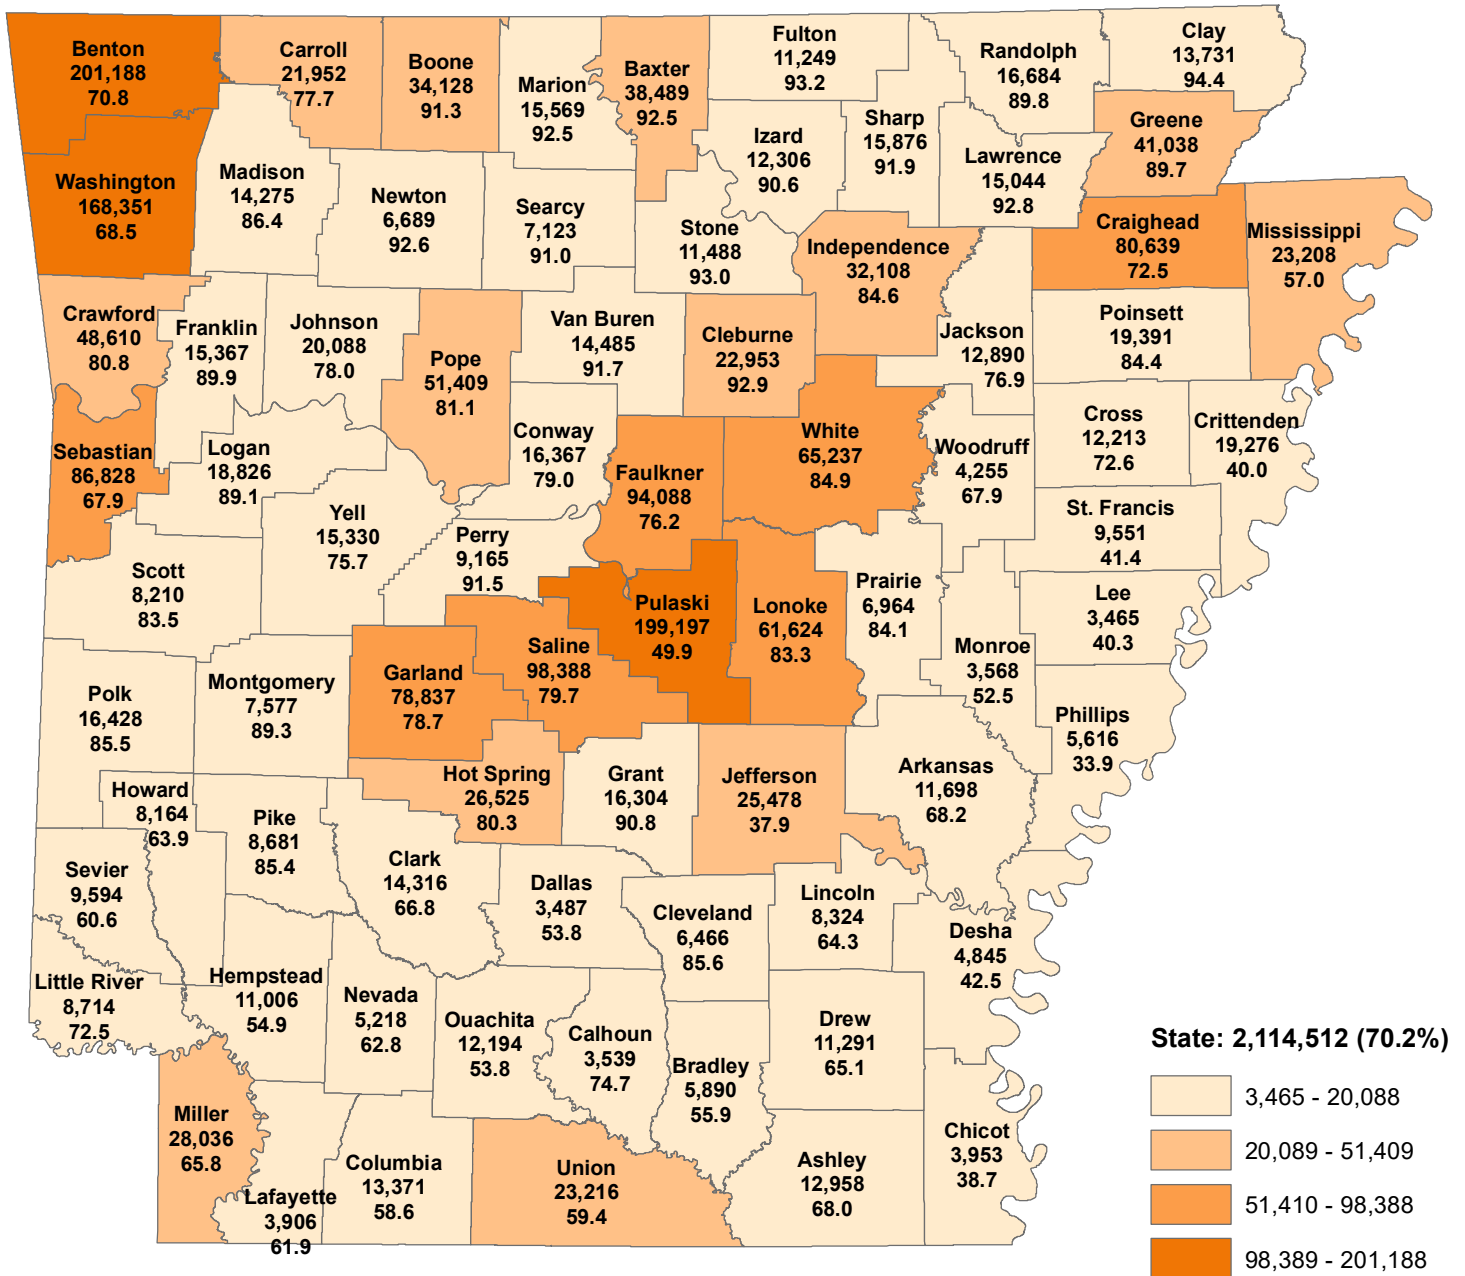

White Alone Population, Number and Percent of County Total Population; Arkansas by County: 2020

Source: U.S. Census Bureau, 2020 Census State Redistricting Data (Public Law 94-171)